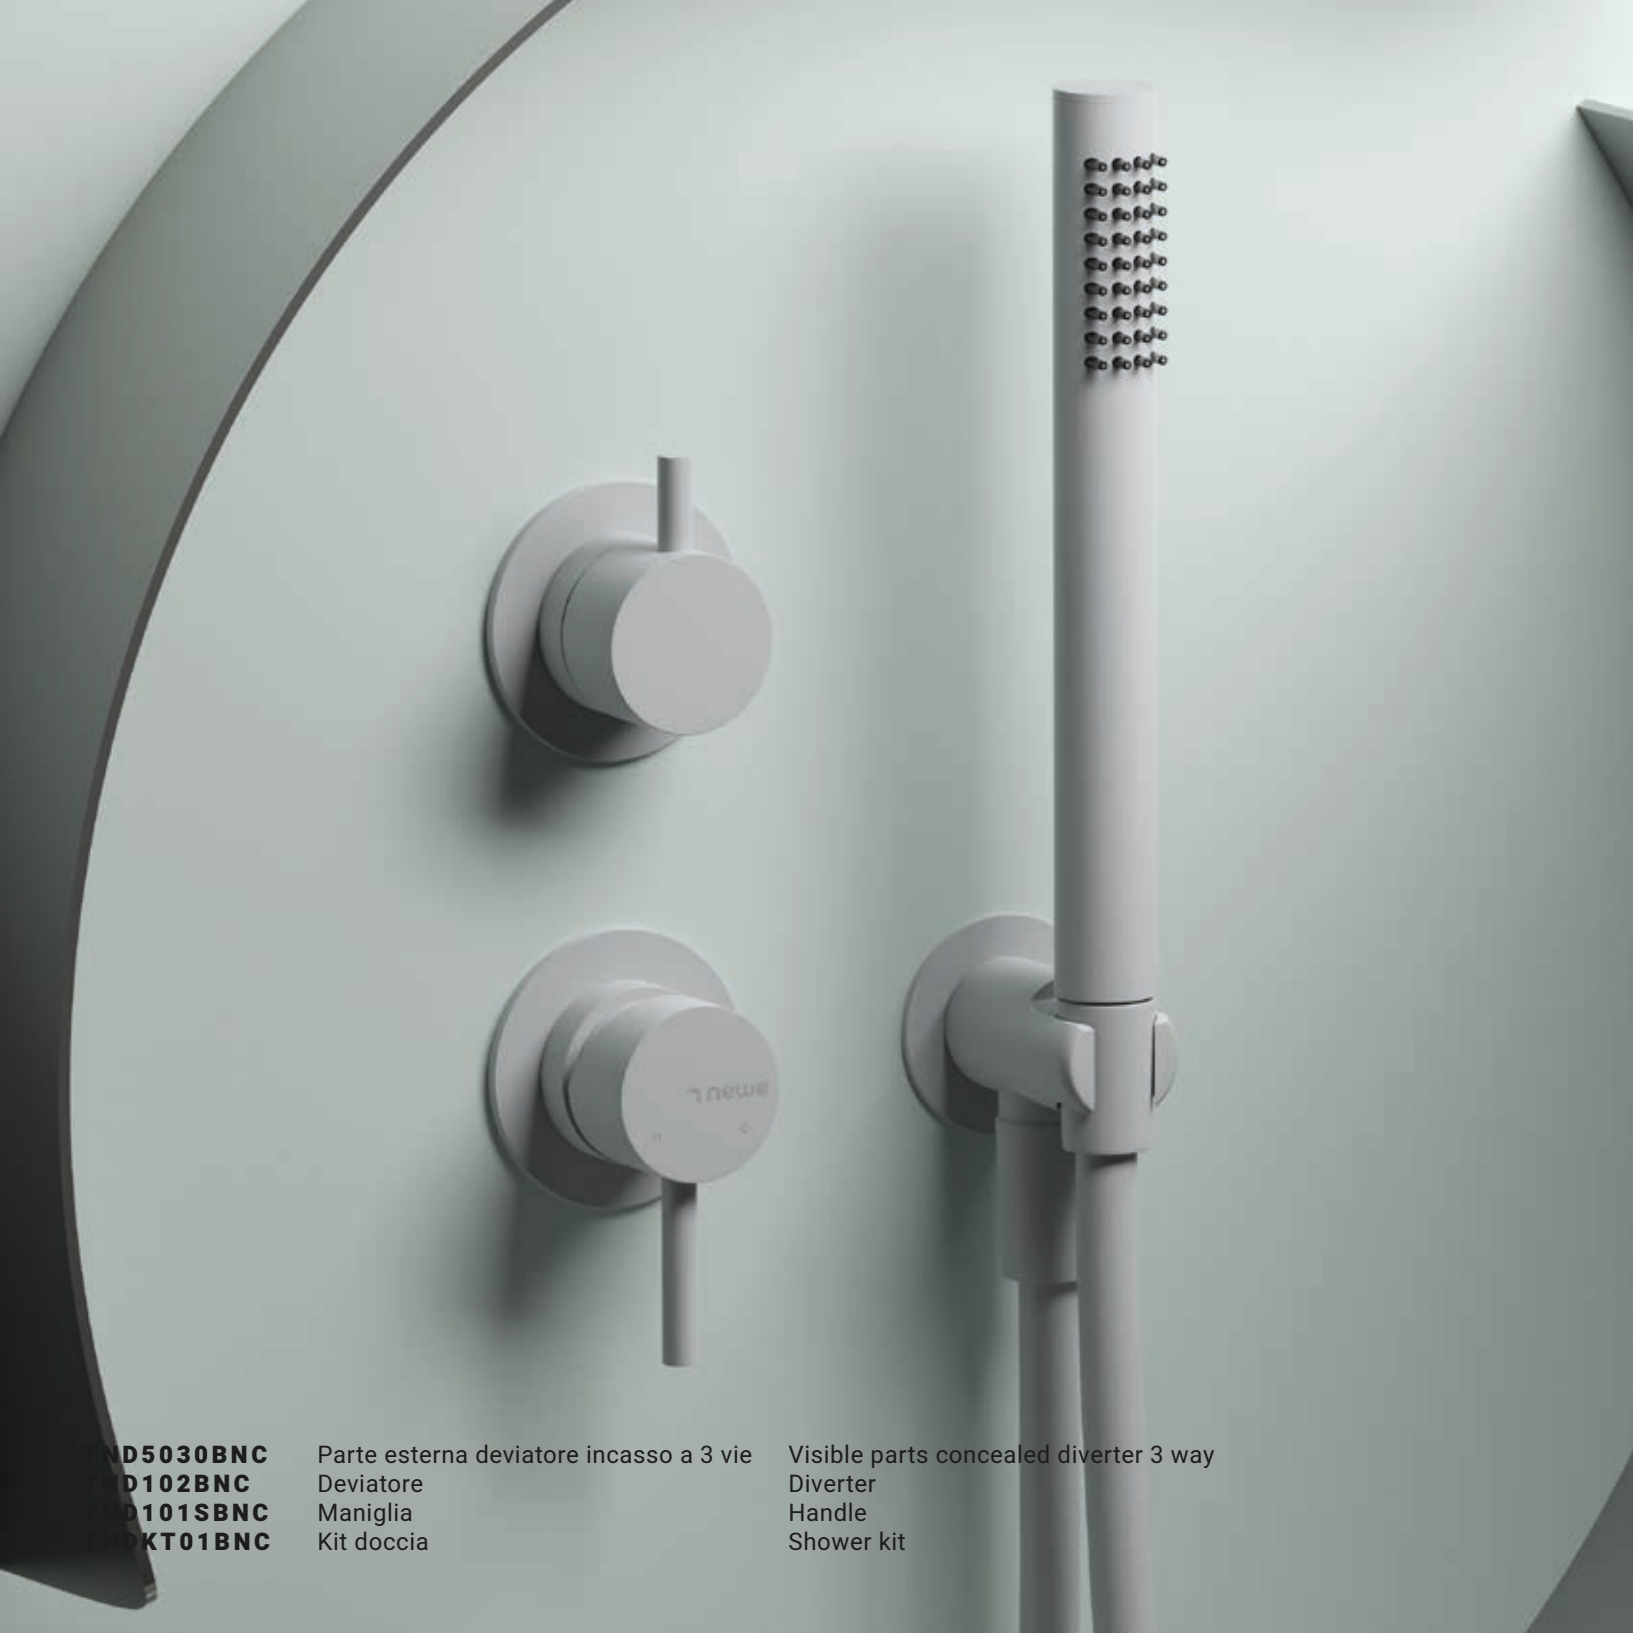

TND100GRF
TND119SGRF

Monocomando Lavabo
Maniglia

Single lever wash-basin mixer
Handle

TND200RMP
TND9000RMP
TND124SRMP

Bocca
Monocomando Lavabo
Maniglia

Bath Spout
Single lever wash-basin mixer
Handle

ND5030BNC
ND102BNC
ND101SBNC
NDKT01BNC