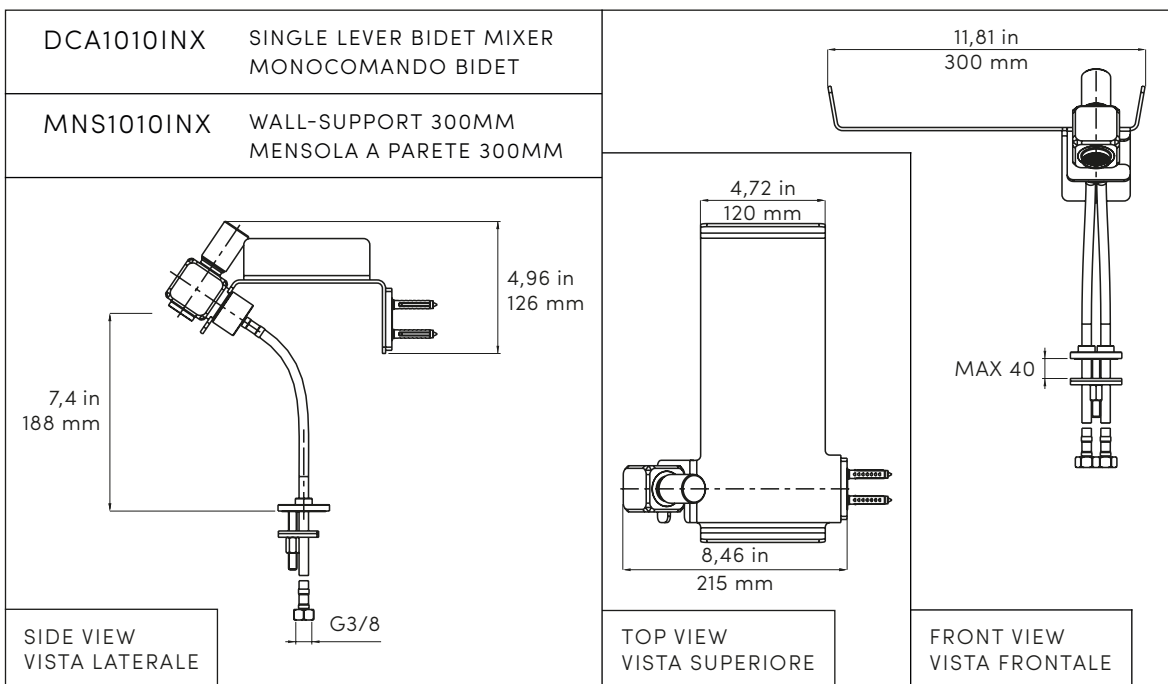

KIT 2

WALL AND DECK MOUNTED MIXER

MISCELATORE A PARETE CON APPOGGIO

Can 45mm transform a room? The answer is yes. Here, the stainless steel mixer is wall and deck mounted. The kit includes the large shelf with support for the mixer.

45 millimetri possono rivoluzionare una stanza? La risposta è sì. Qui, il miscelatore in acciaio inox satinato vive a parete, nella soluzione con appoggio al piano. Il kit include un'ampia e funzionale mensola con supporto per il miscelatore.